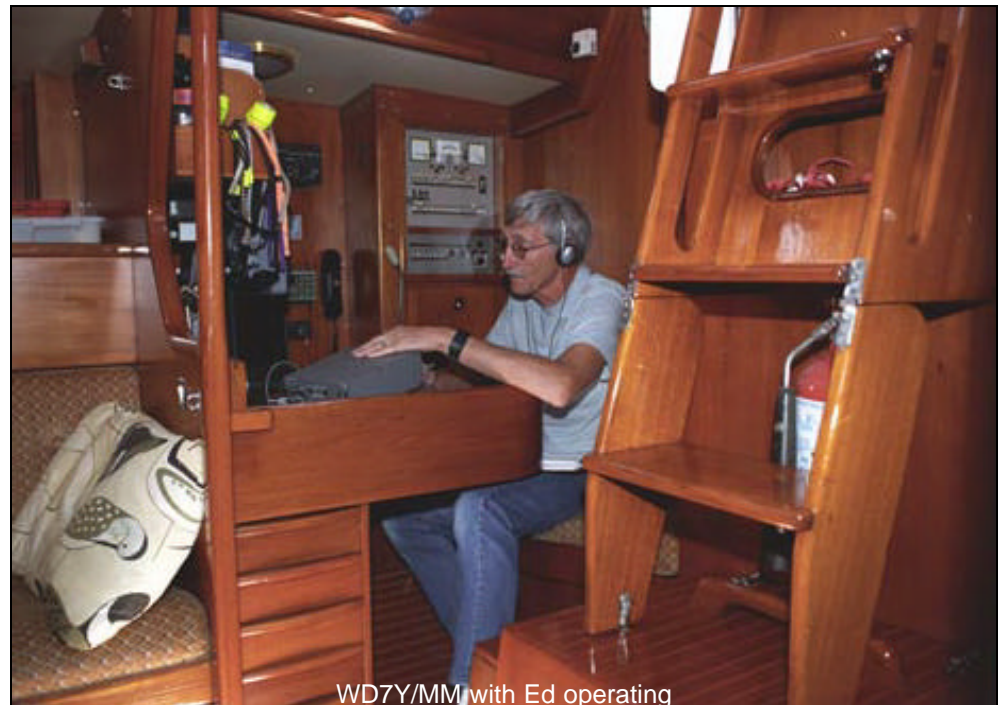

Reno QRP Field Day 2004

The Christina at Dawn

Bruce, W7BWT, and Ed, WD7Y.

"Roughing it"

WD7Y/MM with Ed operating